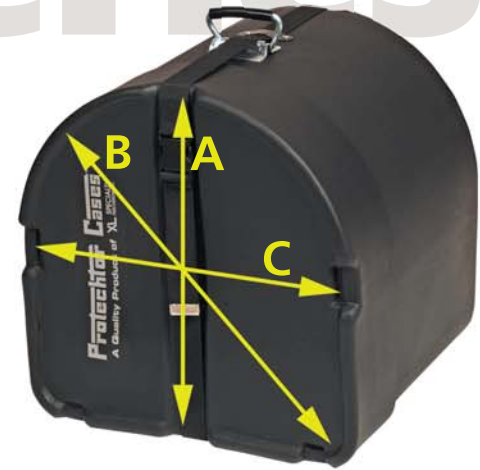

Tom & Bass Drum Cases

CASE	SIZE (in inches)						
	A	A/Foam	B	B/Foam	C	D	E
8" Tom Case	9.50	9.00	11.25	10.75	10.00	10.00	3.50
10" Tom Case	11.50	11.00	13.50	13.00	12.00	11.50	4.50
12" Tom Case	13.25	12.75	15.75	15.25	14.00	12.25	4.50
13" Tom Case	14.75	14.25	17.25	16.75	15.25	12.50	4.50
14" Tom Case	15.50	15.00	18.25	17.75	16.00	13.00	4.50
15" Tom Case	16.75	16.25	19.50	19.00	17.00	16.50	5.00
16" Tom Case	17.75	17.25	21.00	20.50	18.00	19.00	5.00
18" Tom Case	19.50	19.00	22.75	22.25	19.50	19.00	5.00
18" Marching Bass Case	19.50	19.00	22.75	22.25	19.50	19.00	5.00
18" Bass Case	21.50	21.00	25.50	25.00	22.00	20.00	5.00
20" Marching Bass Case	21.50	21.00	25.50	25.00	22.00	20.00	5.00
20" Bass Case	22.50	22.00	27.00	26.50	23.50	25.25	5.00
20" Extended Bass Case	22.50	22.00	27.00	26.50	23.50	25.25	5.00
22" Bass Case	25.00	24.50	29.50	29.00	26.00	26.00	5.00
22" Extended Bass Case	25.00	24.50	29.50	29.00	26.00	26.00	5.00
24" Bass Case	27.00	26.50	33.00	32.50	28.00	26.00	5.00
24" Extended Bass Case	27.00	26.50	33.00	32.50	28.00	26.75	5.00
26" Bass Case	29.00	28.50	34.50	34.00	28.50	21.25	5.00
28" Bass Case	30.25	29.75	36.50	36.00	31.00	19.25	5.00
30" Bass Case	31.75	31.25	39.50	39.00	32.50	21.00	5.00
32" Bass Case	34.50	34.00	40.75	40.25	34.50	21.00	5.00

*Dimension (D) is maximum height available. Cases are cut to match drum depth.