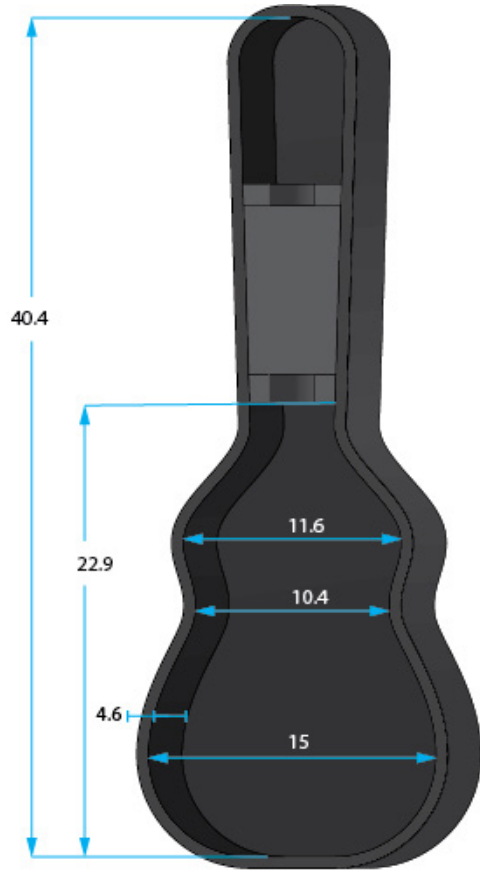

SPECIFICATION SHEET

GWE-CLASSIC

* Dimensions Are Measured In Inches With No Interior Foam Compression

Interior Dimensions

BODY HEIGHT: 4.6

OVERALL LENGTH: 40.4

POCKET : (IN)

UPPER BOUT: 11.6

WAIST: 10.4

LOWER BOUT: 15

Exterior Dimensions

LENGTH: 41.9

WIDTH : 16.7

HEIGHT: 6.3

WEIGHT: 7.4

WOOD ECONOMY: