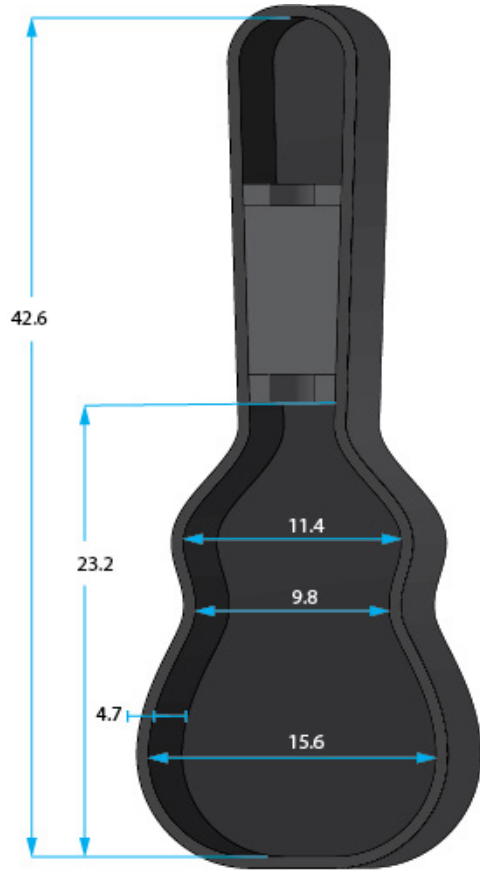

**SPECIFICATION SHEET**

**GWE-000AC**

\* Dimensions Are Measured In Inches With No Interior Foam Compression

**Interior Dimensions**

BODY HEIGHT: 4.7	UPPER BOUT: 11.4
OVERALL LENGTH: 42.6	WAIST: 9.8
POCKET : (IN)	LOWER BOUT: 15.6

**Exterior Dimensions**

LENGTH: 44.7
WIDTH : 17.7
HEIGHT: 6.7
WEIGHT: 9.2

**WOOD ECONOMY:**

- Plywood Construction
- Black Tolex covering creates a moisture-resistant, rugged exterior
- Ergonomic handle
- Thick plush lining
- Spacious interior accessory compartment