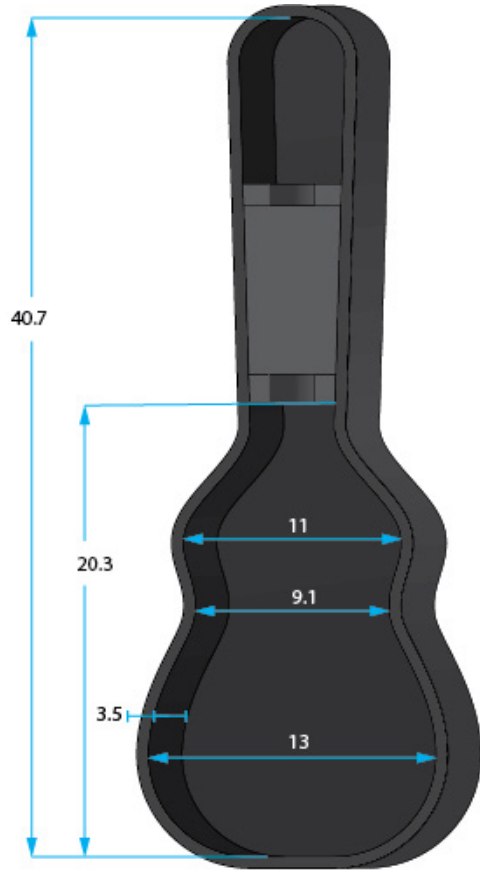

**SPECIFICATION SHEET**

**GW-SG-BROWN**

\* Dimensions Are Measured In Inches With No Interior Foam Compression

**Interior Dimensions**

BODY HEIGHT: 3.5	UPPER BOUT: 11
OVERALL LENGTH: 40.7	WAIST: 9.1
POCKET :7.1 X 6.1 X 2(IN)	LOWER BOUT:13

**Exterior Dimensions**

LENGTH:42.5
WIDTH : 15.4
HEIGHT: 5.2
WEIGHT: 7.71

**WOOD:**

- Rugged Plywood Construction
- Plush Lined Foam Padded Interior with Storage Compartment
- Lockable
- Ergonomically Designed Padded Carrying Handle
- Contrast Stitching
- chrome-plated hardware