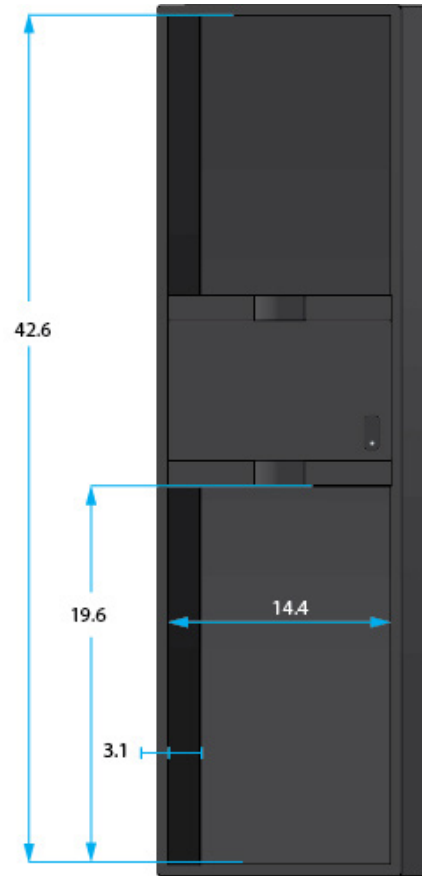

SPECIFICATION SHEET

GW-JAG

* Dimensions Are Measured In Inches With No Interior Foam Compression

Interior Dimensions

BODY HEIGHT: 3.1	UPPER BOUT: 14.4
OVERALL LENGTH: 42.6	WAIST: 14.4
POCKET :15.4 X 6.5 X 1.6(IN)	LOWER BOUT:14.4

Exterior Dimensions

LENGTH:43.9
WIDTH : 17.9
HEIGHT: 4.1
WEIGHT: 9.51

WOOD:

- Rugged Plywood Construction
- Plush Lined Foam Padded Interior with Storage Compartment
- Lockable
- Ergonomically Designed Padded Carrying Handle
- Canvas Wrapped
- Antique Brass Finished hardware