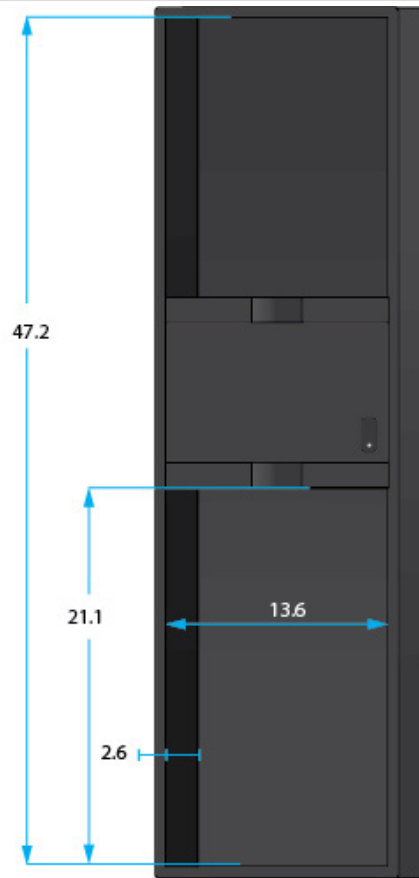

### GTR-BASS-GRY

\* Dimensions Are Measured In Inches With No Interior Foam Compression

#### Interior Dimensions

BODY HEIGHT: 2.6

UPPER BOUT: 13.6

OVERALL LENGTH: 47.2

WAIST: 13.6

POCKET : 14.2 X 4.9 X 2 (IN)

LOWER BOUT: 13.6

13.6 X 10.6 X 1.2 (EX)

#### Exterior Dimensions

LENGTH: 49.2

WIDTH : 16.9

HEIGHT: 6.7

WEIGHT: 7.6