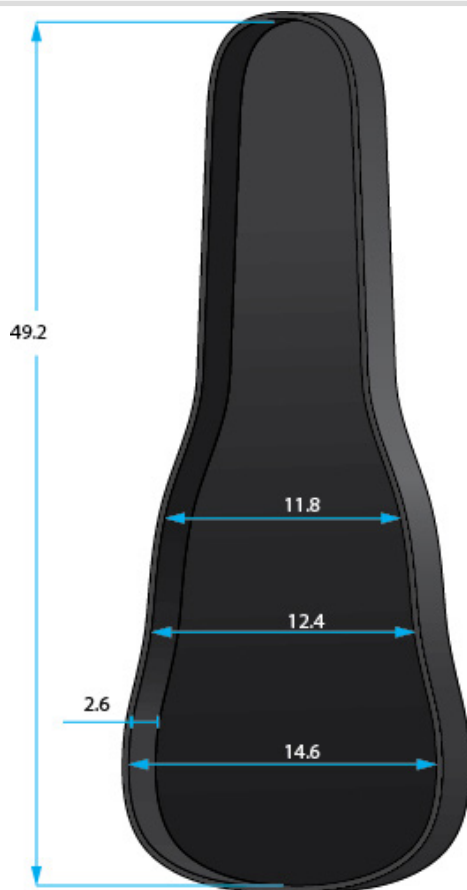

SPECIFICATION SHEET

GT-ELECTRIC-BLK

* Dimensions Are Measured In Inches With No Interior Foam Compression

Interior Dimensions

BODY HEIGHT: 2.6

UPPER BOUT: 11.8

OVERALL LENGTH: 49.2

WAIST: 12.4

POCKET : 12.6 X 11.2 X 1.8

LOWER BOUT:14.6

Exterior Dimensions

LENGTH:50.4

WIDTH : 16.3

HEIGHT: 4.5

WEIGHT: 4.85

TRANSIT:

- Weather Resistant Blended Fabric Exterior
- Thick Rubber Tread on Bottom of the Bag Prevents Wear
- 20mm Thick Foam Padding Covered with Plush Micro-Fleece Lining
- Adjustable, Removable Three-Point Interior Padding System Protects the Headstock, Neck and Bot-tom/Endpin