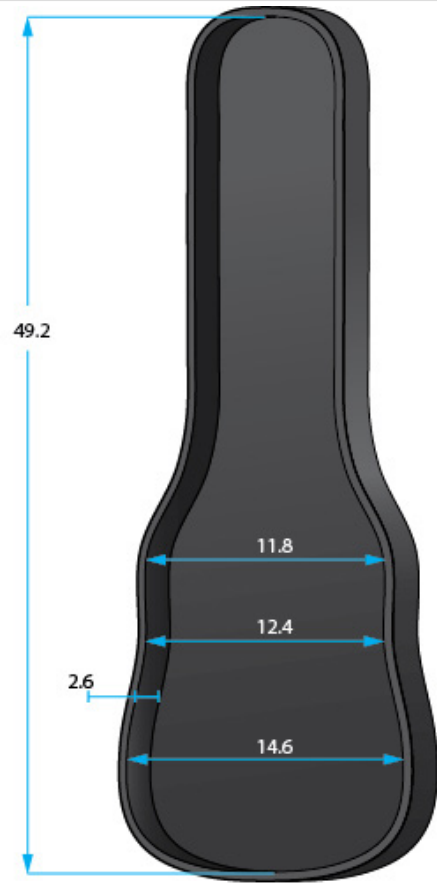

SPECIFICATION SHEET

GT-BASS-TAN

* Dimensions Are Measured In Inches With No Interior Foam Compression

Interior Dimensions

BODY HEIGHT: 2.6	UPPER BOUT: 11.8
OVERALL LENGTH: 49.2	WAIST: 12.4
POCKET : 12.6 X 11.2 X 1.8	LOWER BOUT:14.6

Exterior Dimensions

LENGTH:50.4
WIDTH : 16.3
HEIGHT: 4.5
WEIGHT: 4.85

TRANSIT:

- Weather Resistant Blended Fabric Exterior
- Thick Rubber Tread on Bottom of the Bag Prevents Wear
- 20mm Thick Foam Padding Covered with Plush Micro-Fleece Lining
- Adjustable, Removable Three-Point Interior Padding System Protects the Headstock, Neck and Bot-tom/Endpin