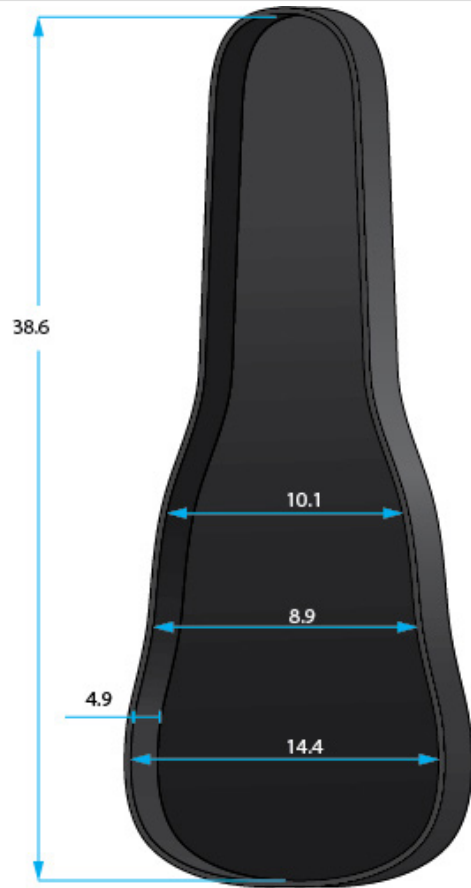

SPECIFICATION SHEET

GL-GSMINI

* Dimensions Are Measured In Inches With No Interior Foam Compression

Interior Dimensions

BODY HEIGHT: 4.9	UPPER BOUT: 10.1
OVERALL LENGTH: 38.6	WAIST: 8.9
POCKET : 5.9 X 4.1 X 1.8 (IN)	LOWER BOUT: 14.4
13.6 X 10.6 X 1.2(EX)	

Exterior Dimensions

LENGTH: 40.6
WIDTH : 17.3
HEIGHT: 8
WEIGHT: 5.3

GL:

- 600-Denier nylon
- EPS Foam core and plush lining
- Spacious interior storage