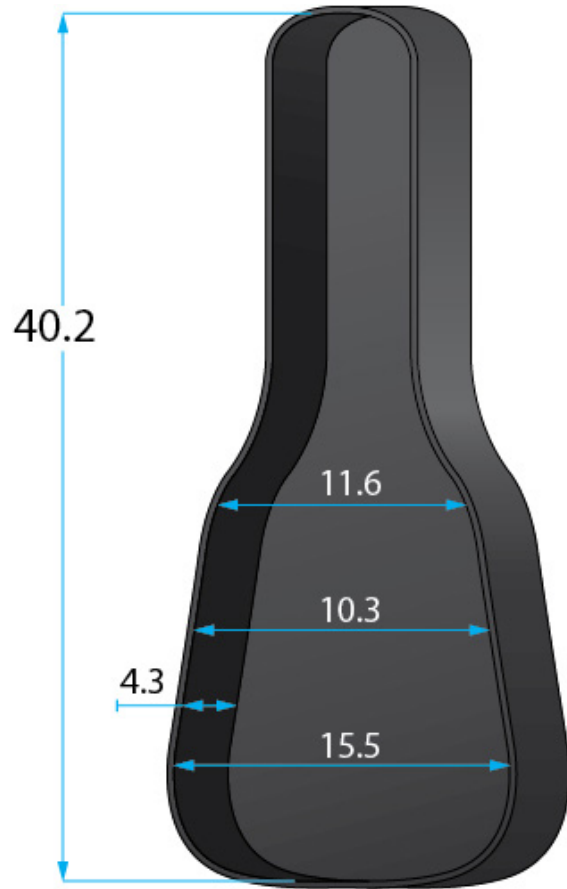

SPECIFICATION SHEET

GL-CLASSIC

* Dimensions Are Measured In Inches With No Interior Foam Compression

Interior Dimensions

BODY HEIGHT: 4.3	UPPER BOUT: 11.6
OVERALL LENGTH: 40.2	WAIST: 10.3
POCKET : 6.5 X 5.1 X 2.2 (IN)	LOWER BOUT: 15.5
13.5 X 10.4 X 1.4(EX)	

Exterior Dimensions

LENGTH: 42.7
WIDTH : 17.9
HEIGHT: 7.9
WEIGHT: 5.4

GL:

- 600-Denier nylon
- EPS Foam core and plush lining
- Spacious interior storage