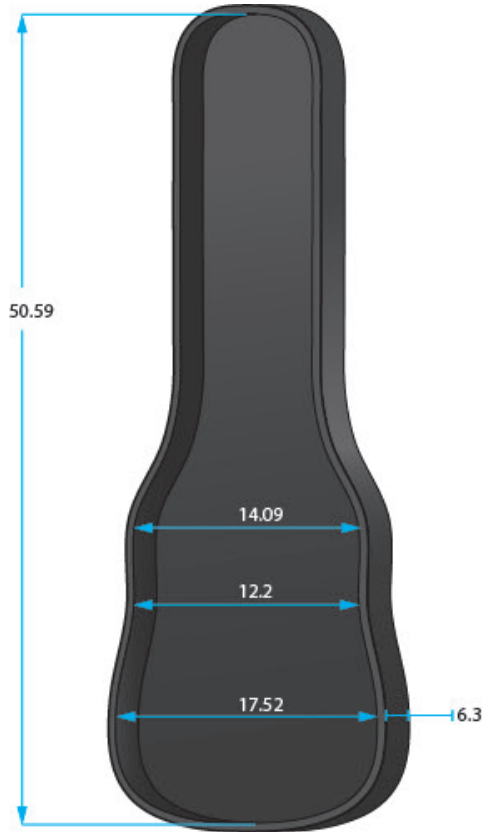

SPECIFICATION SHEET

GL-AC-BASS

* Dimensions Are Measured In Inches With No Interior Foam Compression

Interior Dimensions

BODY HEIGHT: 6.3	UPPER BOUT: 14.1
OVERALL LENGTH: 50.6	WAIST: 12.2
POCKET : 5.3 X 5.1 X 4.3 (IN)	LOWER BOUT:17.5
13.6 X 10.6 X 1.2 (EX)	

Exterior Dimensions

LENGTH:52.4
WIDTH : 20.1
HEIGHT: 9.6
WEIGHT: 7.23

GL:

- 600-Denier nylon
- EPS Foam core and plush lining
- Spacious interior storage