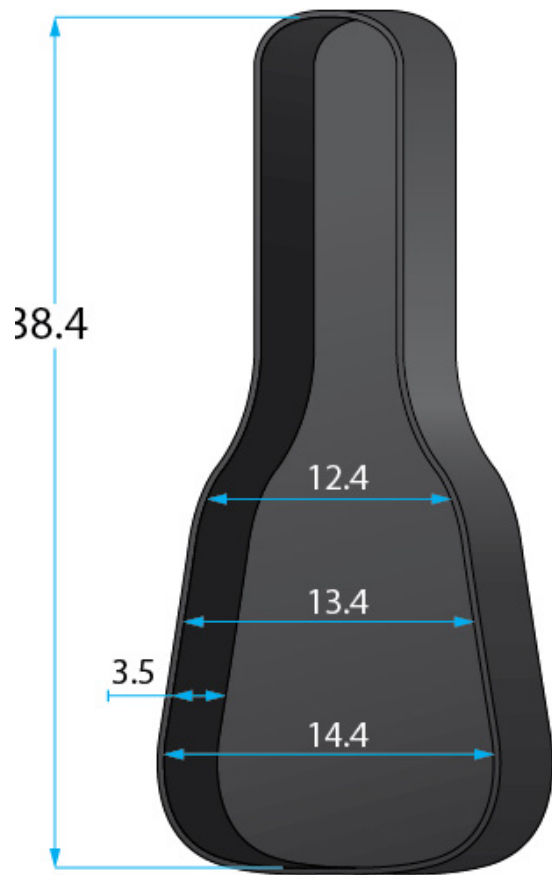

SPECIFICATION SHEET

GB-4G-MINIACOU

* Dimensions Are Measured In Inches With No Interior Foam Compression

Interior Dimensions

BODY HEIGHT: 3.5

UPPER BOUT: 12.4

OVERALL LENGTH: 38.4

WAIST: 13.4

POCKET :

LOWER BOUT: 14.4

13.8 X 11.4 X 0.8

Exterior Dimensions

LENGTH: 41.3

WIDTH : 15.7

HEIGHT: 4.5

WEIGHT: 2.62

4G:

- 20mm Interior Padding for Impact Resistance
- Spare Guitar Pick Storage on the Pick-Clip Zipper Pull
- Padded Backpack Style Straps
- Additional Internal Pads to Protect Bottom of Guitar