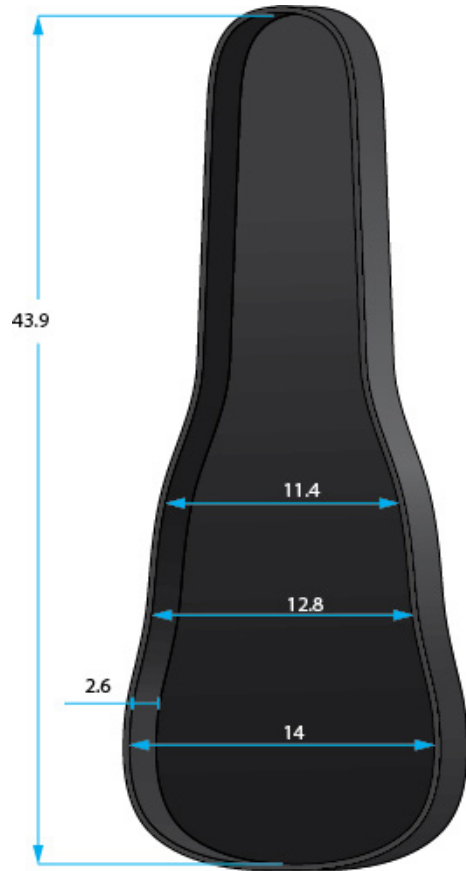

SPECIFICATION SHEET

GB-4G-JMASTER

* Dimensions Are Measured In Inches With No Interior Foam Compression

Interior Dimensions

BODY HEIGHT: 2.6

UPPER BOUT: 11.4

OVERALL LENGTH: 43.9

WAIST: 12.8

POCKET :

LOWER BOUT: 14

14.2 X 10 X 1

Exterior Dimensions

LENGTH: 45

WIDTH : 14.6

HEIGHT: 3.9

WEIGHT: 2.88

4G:

- 20mm Interior Padding for Impact Resistance
- Spare Guitar Pick Storage on the Pick-Clip Zipper Pull
- Padded Backpack Style Straps
- Additional Internal Pads to Protect Bottom of Guitar