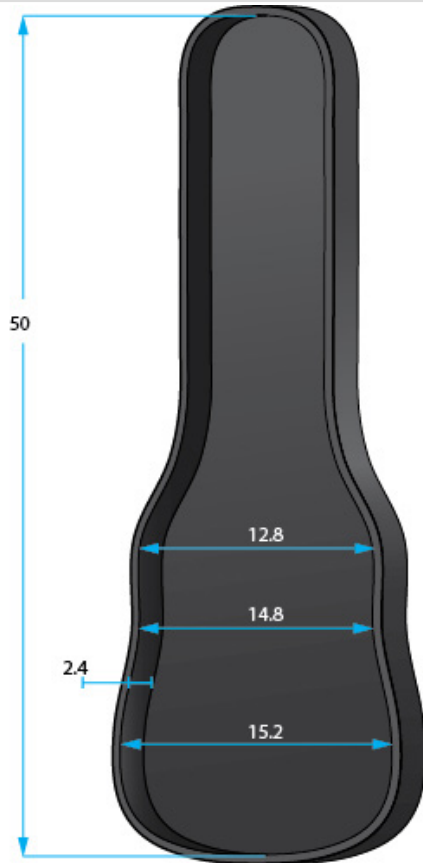

**SPECIFICATION SHEET**

**GB-4G-BASS**

\* Dimensions Are Measured In Inches With No Interior Foam Compression

**Interior Dimensions**

BODY HEIGHT: 2.4

UPPER BOUT: 12.8

OVERALL LENGTH: 50

WAIST: 14.8

POCKET :

LOWER BOUT: 15.2

15.4 X 13.6 X 1.2

**Exterior Dimensions**

LENGTH: 51.4

WIDTH : 16.7

HEIGHT: 3.35

WEIGHT: 3.58

**4G:**

- 20mm Interior Padding for Impact Resistance
- Spare Guitar Pick Storage on the Pick-Clip Zipper Pull
- Padded Backpack Style Straps
- Additional Internal Pads to Protect Bottom of Guitar