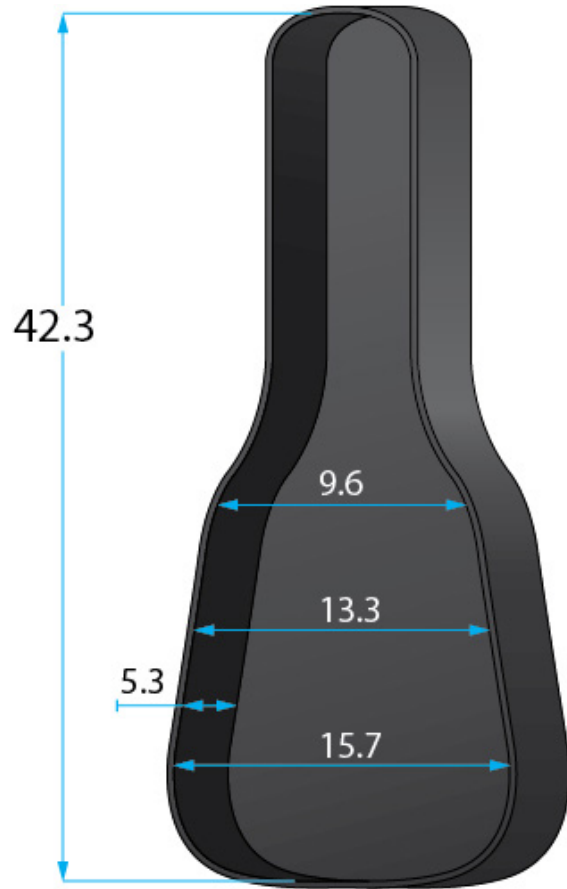

SPECIFICATION SHEET

G-PG CLASSIC

* Dimensions Are Measured In Inches With No Interior Foam Compression

Interior Dimensions

BODY HEIGHT: 5.3

UPPER BOUT: 9.6

OVERALL LENGTH: 42.3

WAIST: 13.3

POCKET : 18.1 X 15.6 X 2.8

LOWER BOUT: 15.7

Exterior Dimensions

LENGTH: 44.1

WIDTH : 16.9

HEIGHT: 9.6

WEIGHT: 7.64

PRO GO:

- 1080D Exterior-Ultra-Thick Padded Sidewalls
- Micro-Fleece Interior
- Protective Rain Cover
- 55mm Removable Body Block Internal Shock Absorber and adjustable neck cradle
- Tablet pocket
- Internal cable management
- Sheet music pocket