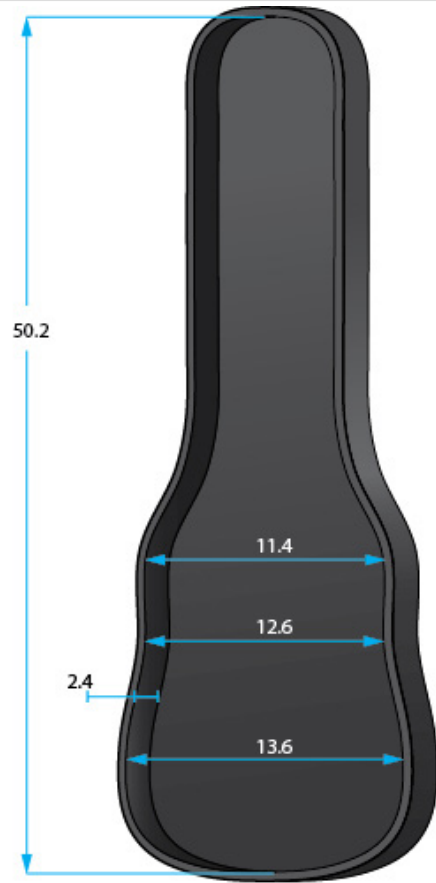

SPECIFICATION SHEET

G-PG BASS 2X

* Dimensions Are Measured In Inches With No Interior Foam Compression

Interior Dimensions

BODY HEIGHT: 2.4	UPPER BOUT: 11.4
OVERALL LENGTH: 50.2	WAIST: 12.6
POCKET : 19.1 X 13.6 X 2	LOWER BOUT:13.6

Exterior Dimensions

LENGTH:52.8
WIDTH : 15.6
HEIGHT: 11.2
WEIGHT: 11.1

PRO GO:

- 1080D Exterior-Ultra-Thick Padded Sidewalls
- Micro-Fleece Interior
- Protective Rain Cover
- 55mm Removable Body Block Internal Shock Absorber and adjustable neck cradle
- Tablet pocket
- Internal cable management
- Sheet music pocket