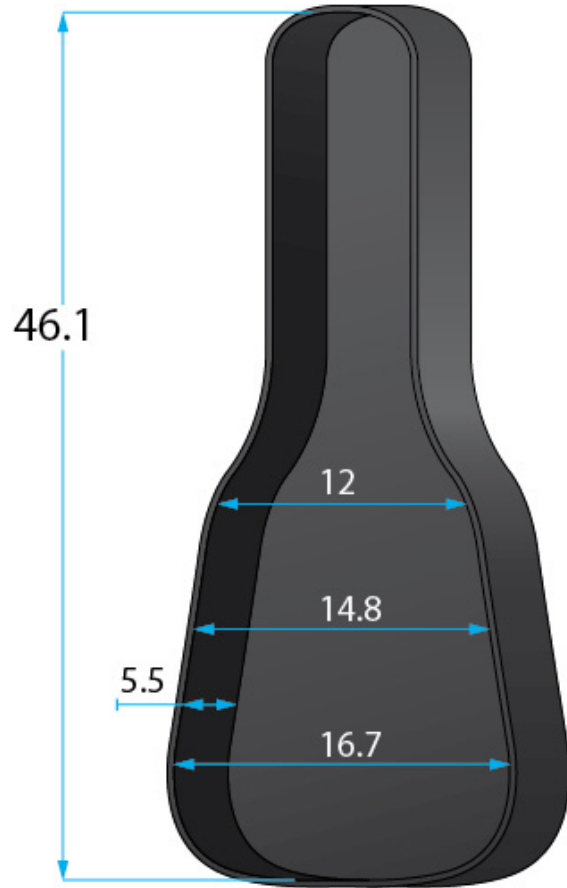

SPECIFICATION SHEET

G-PG ACOUSTIC

* Dimensions Are Measured In Inches With No Interior Foam Compression

Interior Dimensions

BODY HEIGHT: 5.5
UPPER BOUT: 12
OVERALL LENGTH: 46.1
WAIST: 14.8
POCKET : 19.9 X 16.1 X 2.6
LOWER BOUT: 16.7

Exterior Dimensions

LENGTH: 47.4
WIDTH : 18.9
HEIGHT: 9.1
WEIGHT: 8.61

PRO GO:

- 1080D Exterior-Ultra-Thick Padded Sidewalls
- Micro-Fleece Interior
- Protective Rain Cover
- 55mm Body Block Internal Shock Absorber
- Tablet pocket
- Internal cable management
- Sheet music pocket