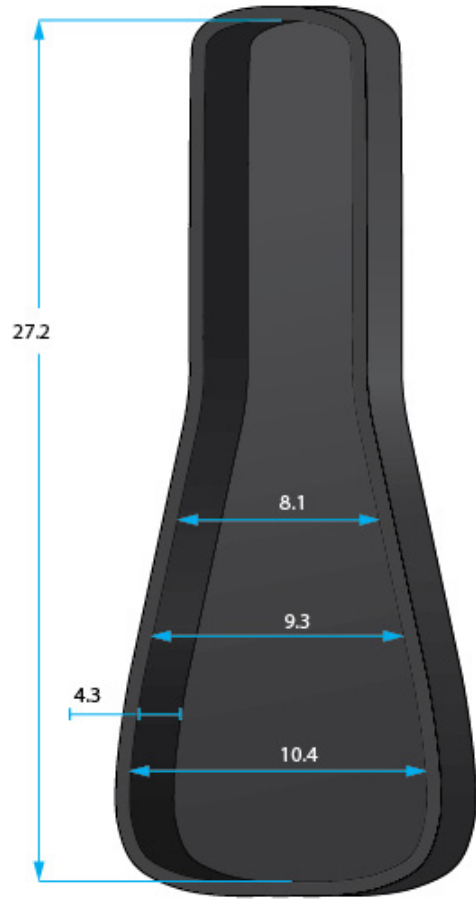

**SPECIFICATION SHEET**

**G-PG-UKE-TEN**

\* Dimensions Are Measured In Inches With No Interior Foam Compression

**Interior Dimensions**

BODY HEIGHT: 4.3	UPPER BOUT: 8.1
OVERALL LENGTH: 27.2	WAIST: 9.3
POCKET : 11.2 X 11.2 X 1.6	LOWER BOUT:10.4

**Exterior Dimensions**

LENGTH:29.1  
WIDTH : 12  
HEIGHT: 6.5  
WEIGHT: 3.57

**PRO GO:**

- 1080D Exterior-Ultra-Thick Padded Sidewalls
- Micro-Fleece Interior
- Protective Rain Cover
- Tablet pocket
- Internal cable management
- Sheet music pocket