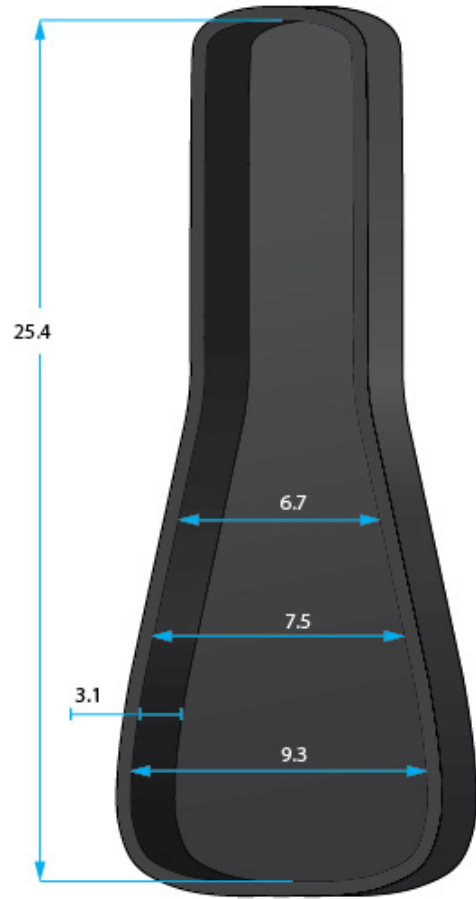

SPECIFICATION SHEET

G-PG-UKE-CON

* Dimensions Are Measured In Inches With No Interior Foam Compression

Interior Dimensions

BODY HEIGHT: 3.1	UPPER BOUT: 6.7
OVERALL LENGTH: 25.4	WAIST: 7.5
POCKET : 10 X 9.1 X 1.6	LOWER BOUT:9.3

Exterior Dimensions

LENGTH:27.3
WIDTH : 10.8
HEIGHT: 5.7
WEIGHT: 2.7

PRO GO:

- 1080D Exterior-Ultra-Thick Padded Sidewalls
- Micro-Fleece Interior
- Protective Rain Cover
- Tablet pocket
- Internal cable management
- Sheet music pocket