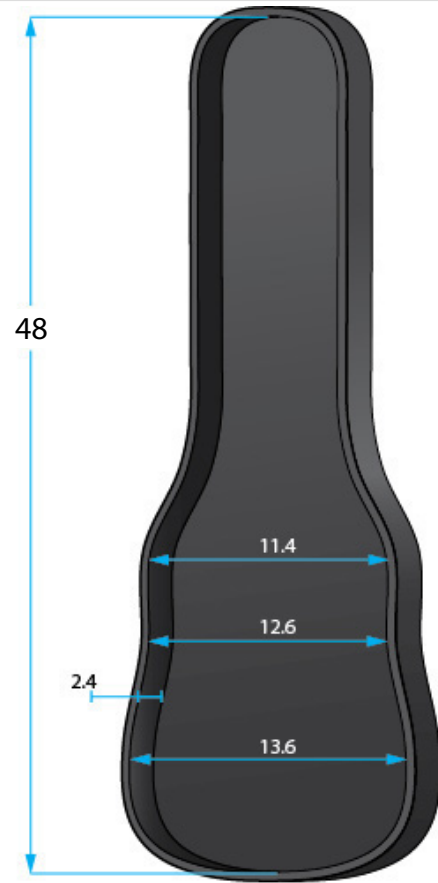

**SPECIFICATION SHEET**

**G-PG BASS**

\* Dimensions Are Measured In Inches With No Interior Foam Compression

**Interior Dimensions**

BODY HEIGHT: 2.4	UPPER BOUT: 11.4
OVERALL LENGTH: 48	WAIST: 12.6
POCKET : 19.1 X 13.6 X 2	LOWER BOUT:13.6

**Exterior Dimensions**

LENGTH:52
WIDTH : 15.4
HEIGHT: 5.7
WEIGHT: 7.64

**PRO GO:**

- 1080D Exterior-Ultra-Thick Padded Sidewalls
- Micro-Fleece Interior
- Protective Rain Cover
- 55mm Body Block Internal Shock Absorber
- Tablet pocket
- Internal cable management
- Sheet music pocket