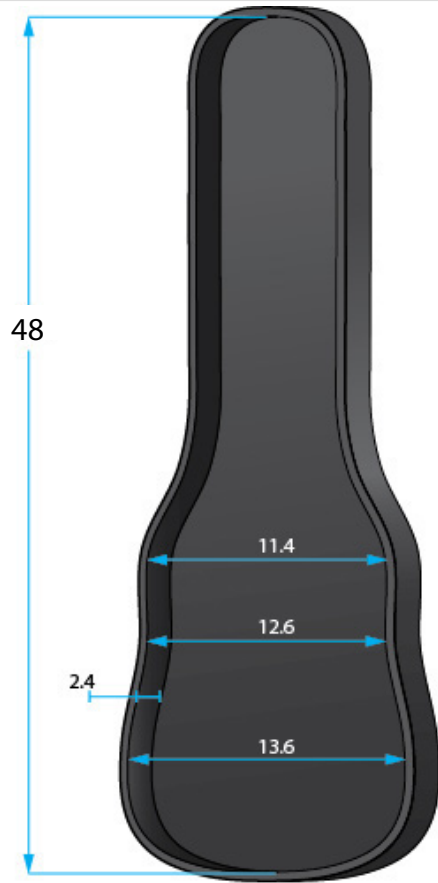

**SPECIFICATION SHEET**

**G-PG BASS 2X**

\* Dimensions Are Measured In Inches With No Interior Foam Compression

**Interior Dimensions**

BODY HEIGHT: 2.4	UPPER BOUT: 11.4
OVERALL LENGTH: 48	WAIST: 12.6
POCKET : 19.1 X 13.6 X 2	LOWER BOUT:13.6

**Exterior Dimensions**

LENGTH:52.8
WIDTH : 15.6
HEIGHT: 11.2
WEIGHT: 11.1

**PRO GO:**

- 1080D Exterior-Ultra-Thick Padded Sidewalls
- Micro-Fleece Interior
- Protective Rain Cover
- 55mm Removable Body Block Internal Shock Absorber and adjustable neck cradle
- Tablet pocket
- Internal cable management
- Sheet music pocket