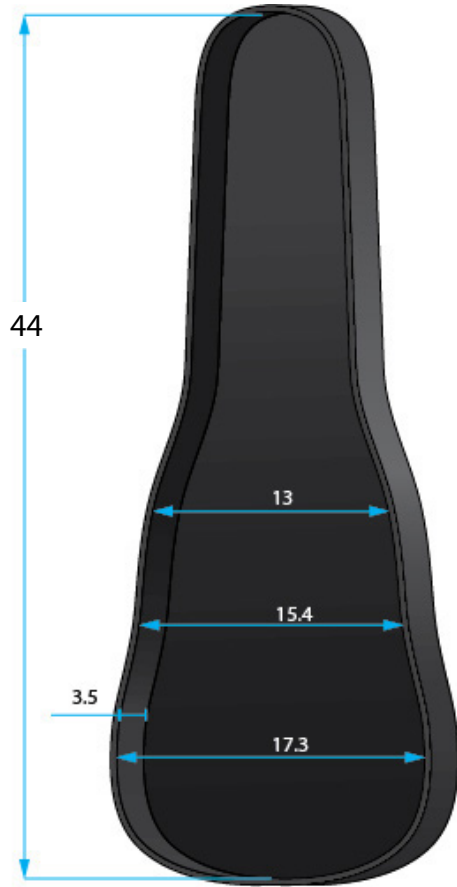

**SPECIFICATION SHEET**

**G-PG-335V**

\* Dimensions Are Measured In Inches With No Interior Foam Compression

**Interior Dimensions**

BODY HEIGHT: 3.5	UPPER BOUT: 13
OVERALL LENGTH: 44	WAIST: 15.4
POCKET : 19.7 X 16.7 X 2.4	LOWER BOUT:17.3

**Exterior Dimensions**

LENGTH:47.8  
WIDTH : 18.3  
HEIGHT: 6.9  
WEIGHT: 8.12

**PRO GO:**

- 1080D Exterior-Ultra-Thick Padded Sidewalls
- Micro-Fleece Interior
- Protective Rain Cover
- 55mm Removable Body Block Internal Shock Absorber and adjustable neck cradle
- Tablet pocket
- Internal cable management
- Sheet music pocket