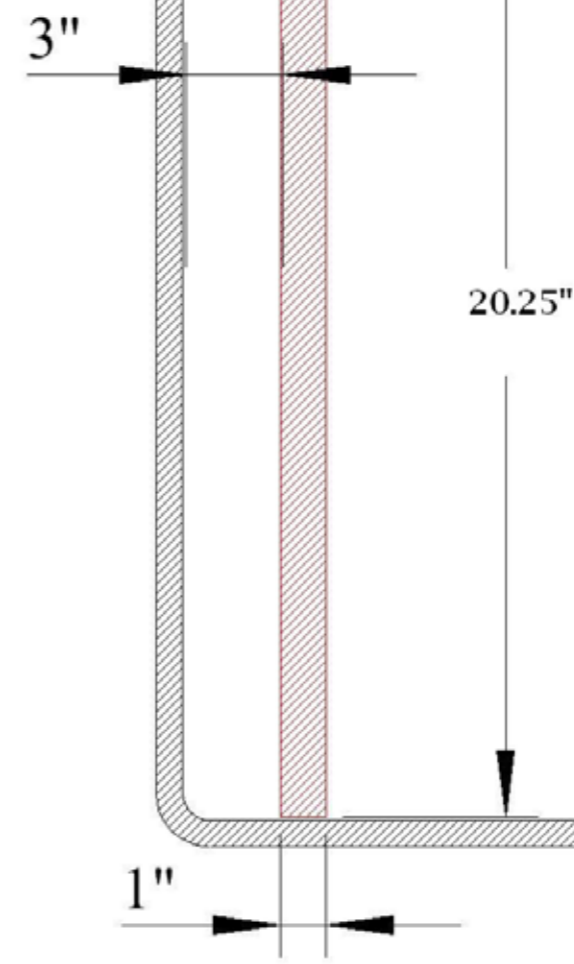

Adjustable and removable foam wedge insert to secure base

**GATOR**  
*Cases*

*Monitor-2-Go  
Sizing Chart  
For Screens up  
to 22"*

\*Foam wedge is flexible to fit various size and style monitors