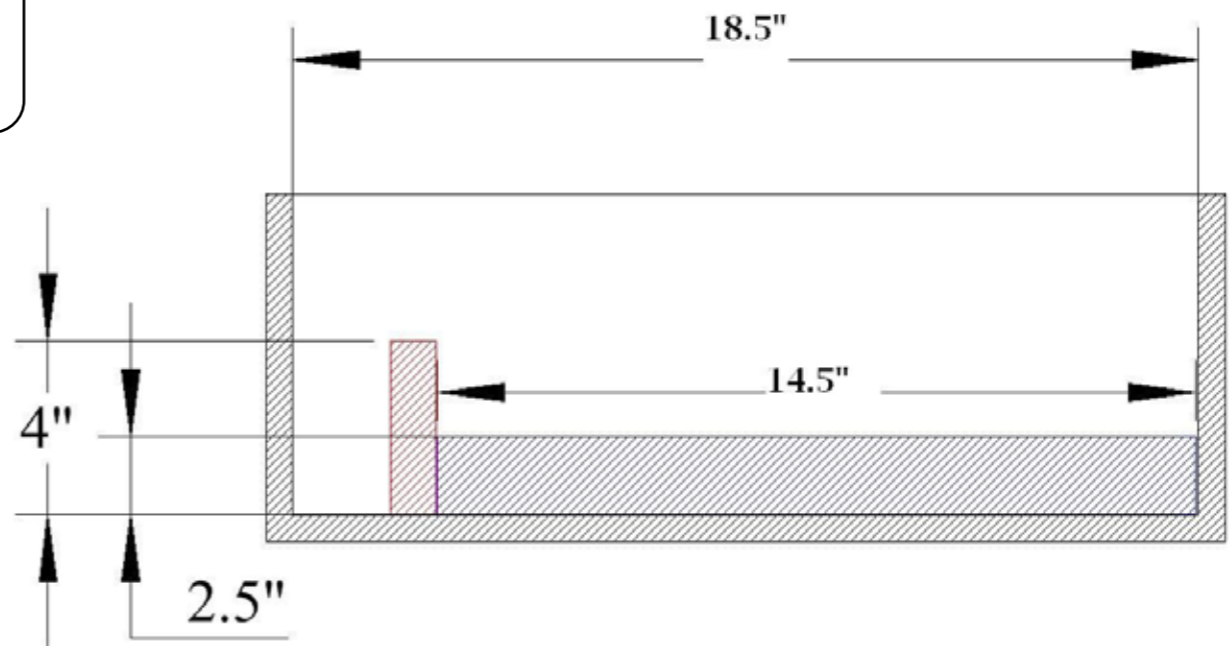

Adjustable and removable foam wedge insert to secure base

**GATOR**  
*Cases*

*Monitor-2-Go  
Sizing Chart  
For Screens up  
to 22"*

\*Foam wedge is flexible to fit various size and style monitors