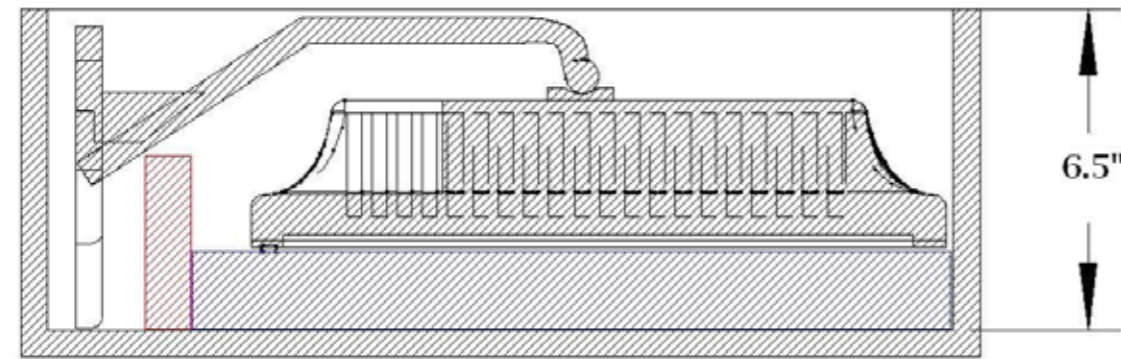

Adjustable and removable foam wedge insert to secure base

**GATOR**  
*Cases*

*Monitor-2-Go  
Sizing Chart  
For Screens up  
to 22"*

\*Foam wedge is flexible to fit various size and style monitors