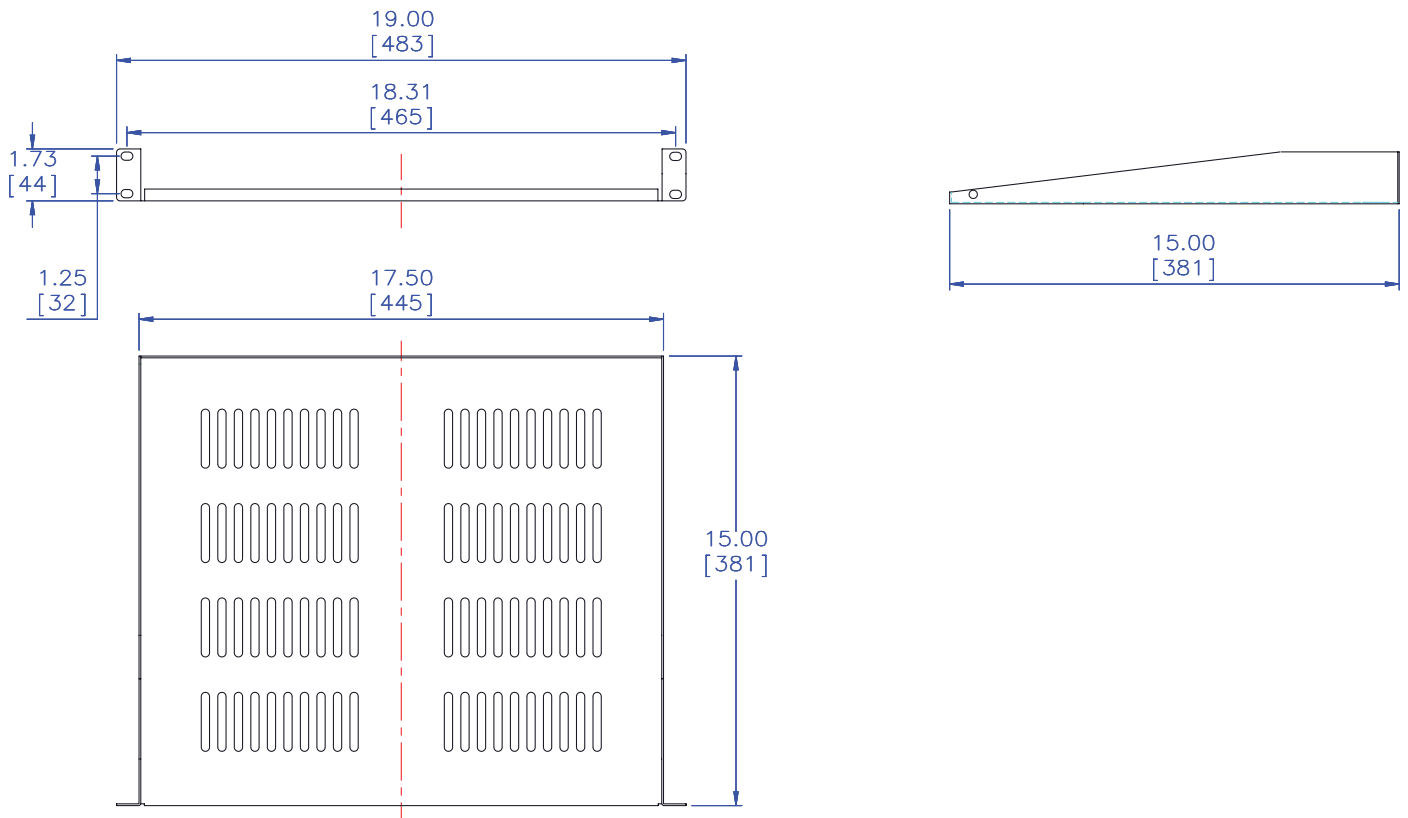

716408537610

GRW-SHELFVNT1

Product Overview

| Model | UPC | Description | Color |
|---------------|--------------|----------------------------|-------|
| GRW-SHELFVNT1 | 716408537610 | 1U Shelf, 15" Deep, Vented | Black |

Shipping Dimensions

| Length (inches) | Width (inches) | Height (inches) | Weight (pounds) |
|-----------------|----------------|-----------------|-----------------|
| 23.82 | 21.26 | 9.45 | 7 |

Product Dimensions