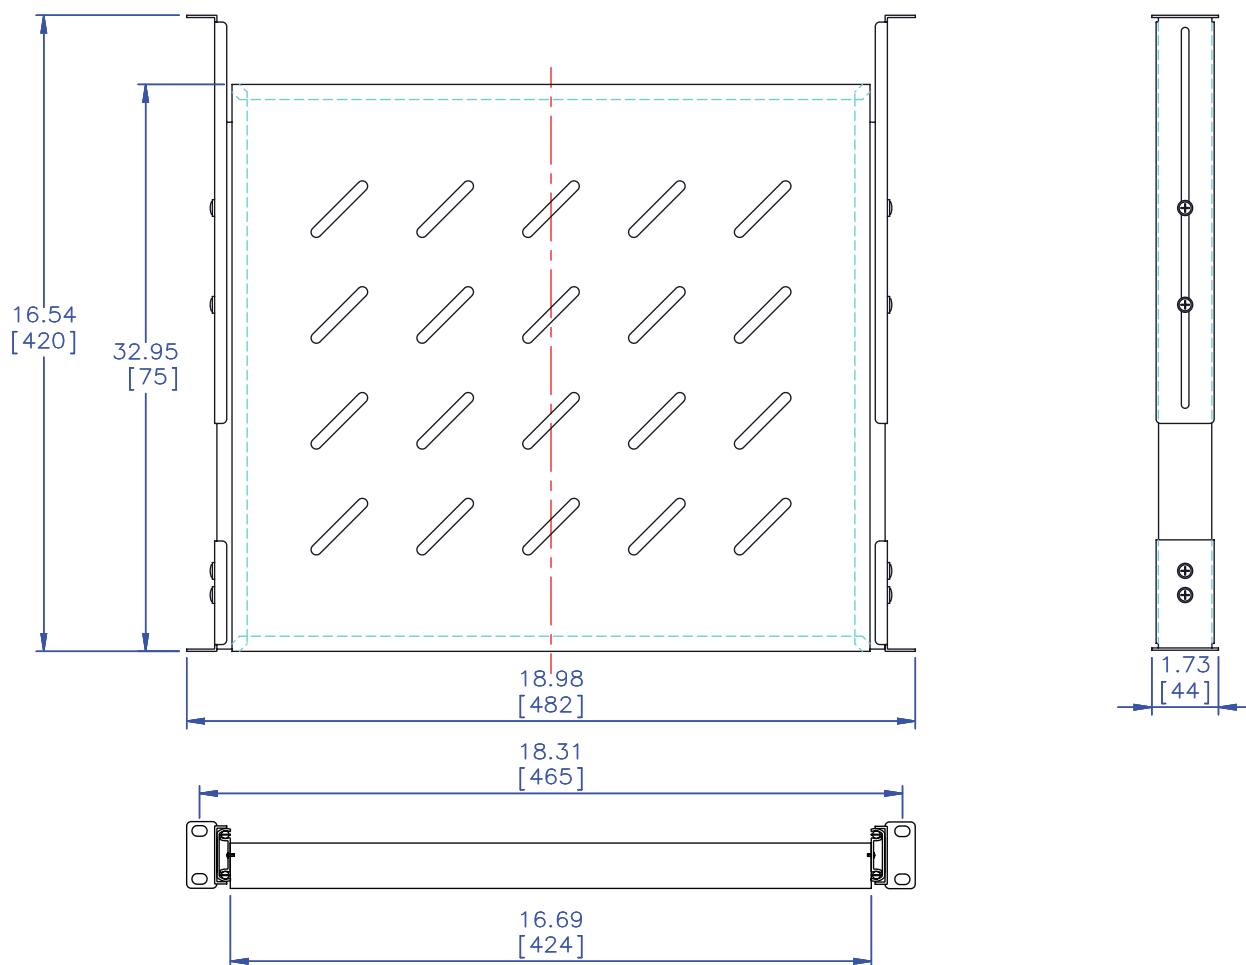

716408537566

GRW-SHELF1SLDGATOR
rackworksProduct Overview

Model	UPC	Description	Color
GRW-SHELF1SLD	716408537566	1U Sliding Shelf, 13.8" Deep	Black

Shipping Dimensions

Length (inches)	Width (inches)	Height (inches)	Weight (pounds)
23.82	21.26	4.72	8

Product Dimensions

Rev. 1 - 1/21/2015

Call Customer Service For Order Information

1-813-221-4191Visit Us Today Online @ www.gatorrackworks.com**GATOR**
CO.