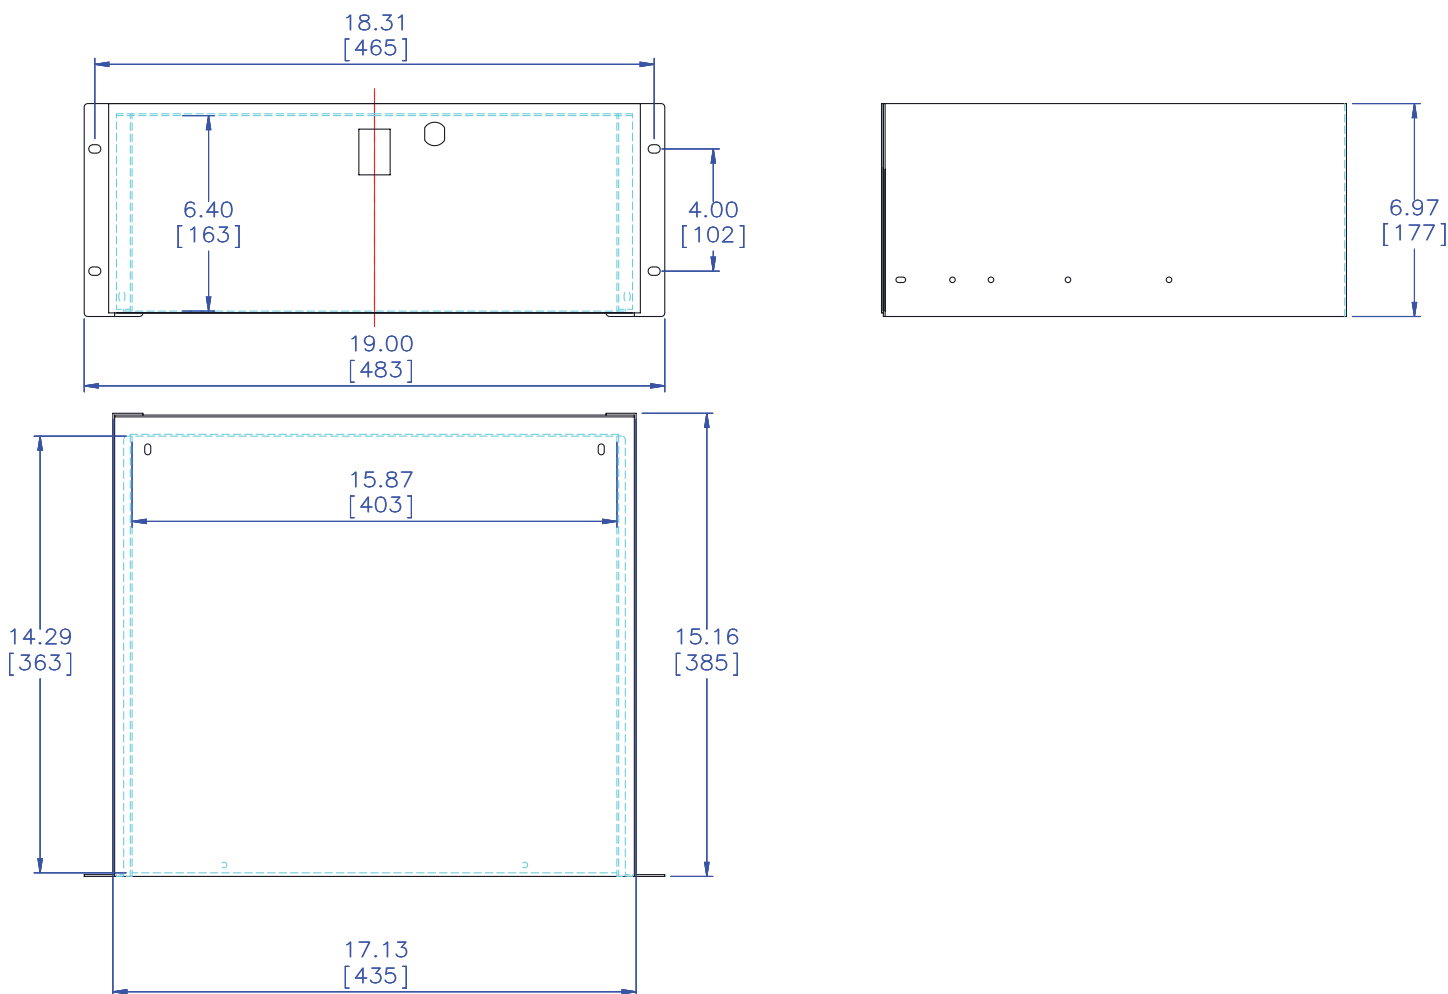

## Product Overview

Model	UPC	Description	Color
GRW-DRW4	TBD	Standard 4U, 14.2" Deep	Black

## Shipping Dimensions

Length (inches)	Width (inches)	Height (inches)	Weight (pounds)
23.82	21.26	10.16	TBD

## Product Dimensions

Call Customer Service For Order Information